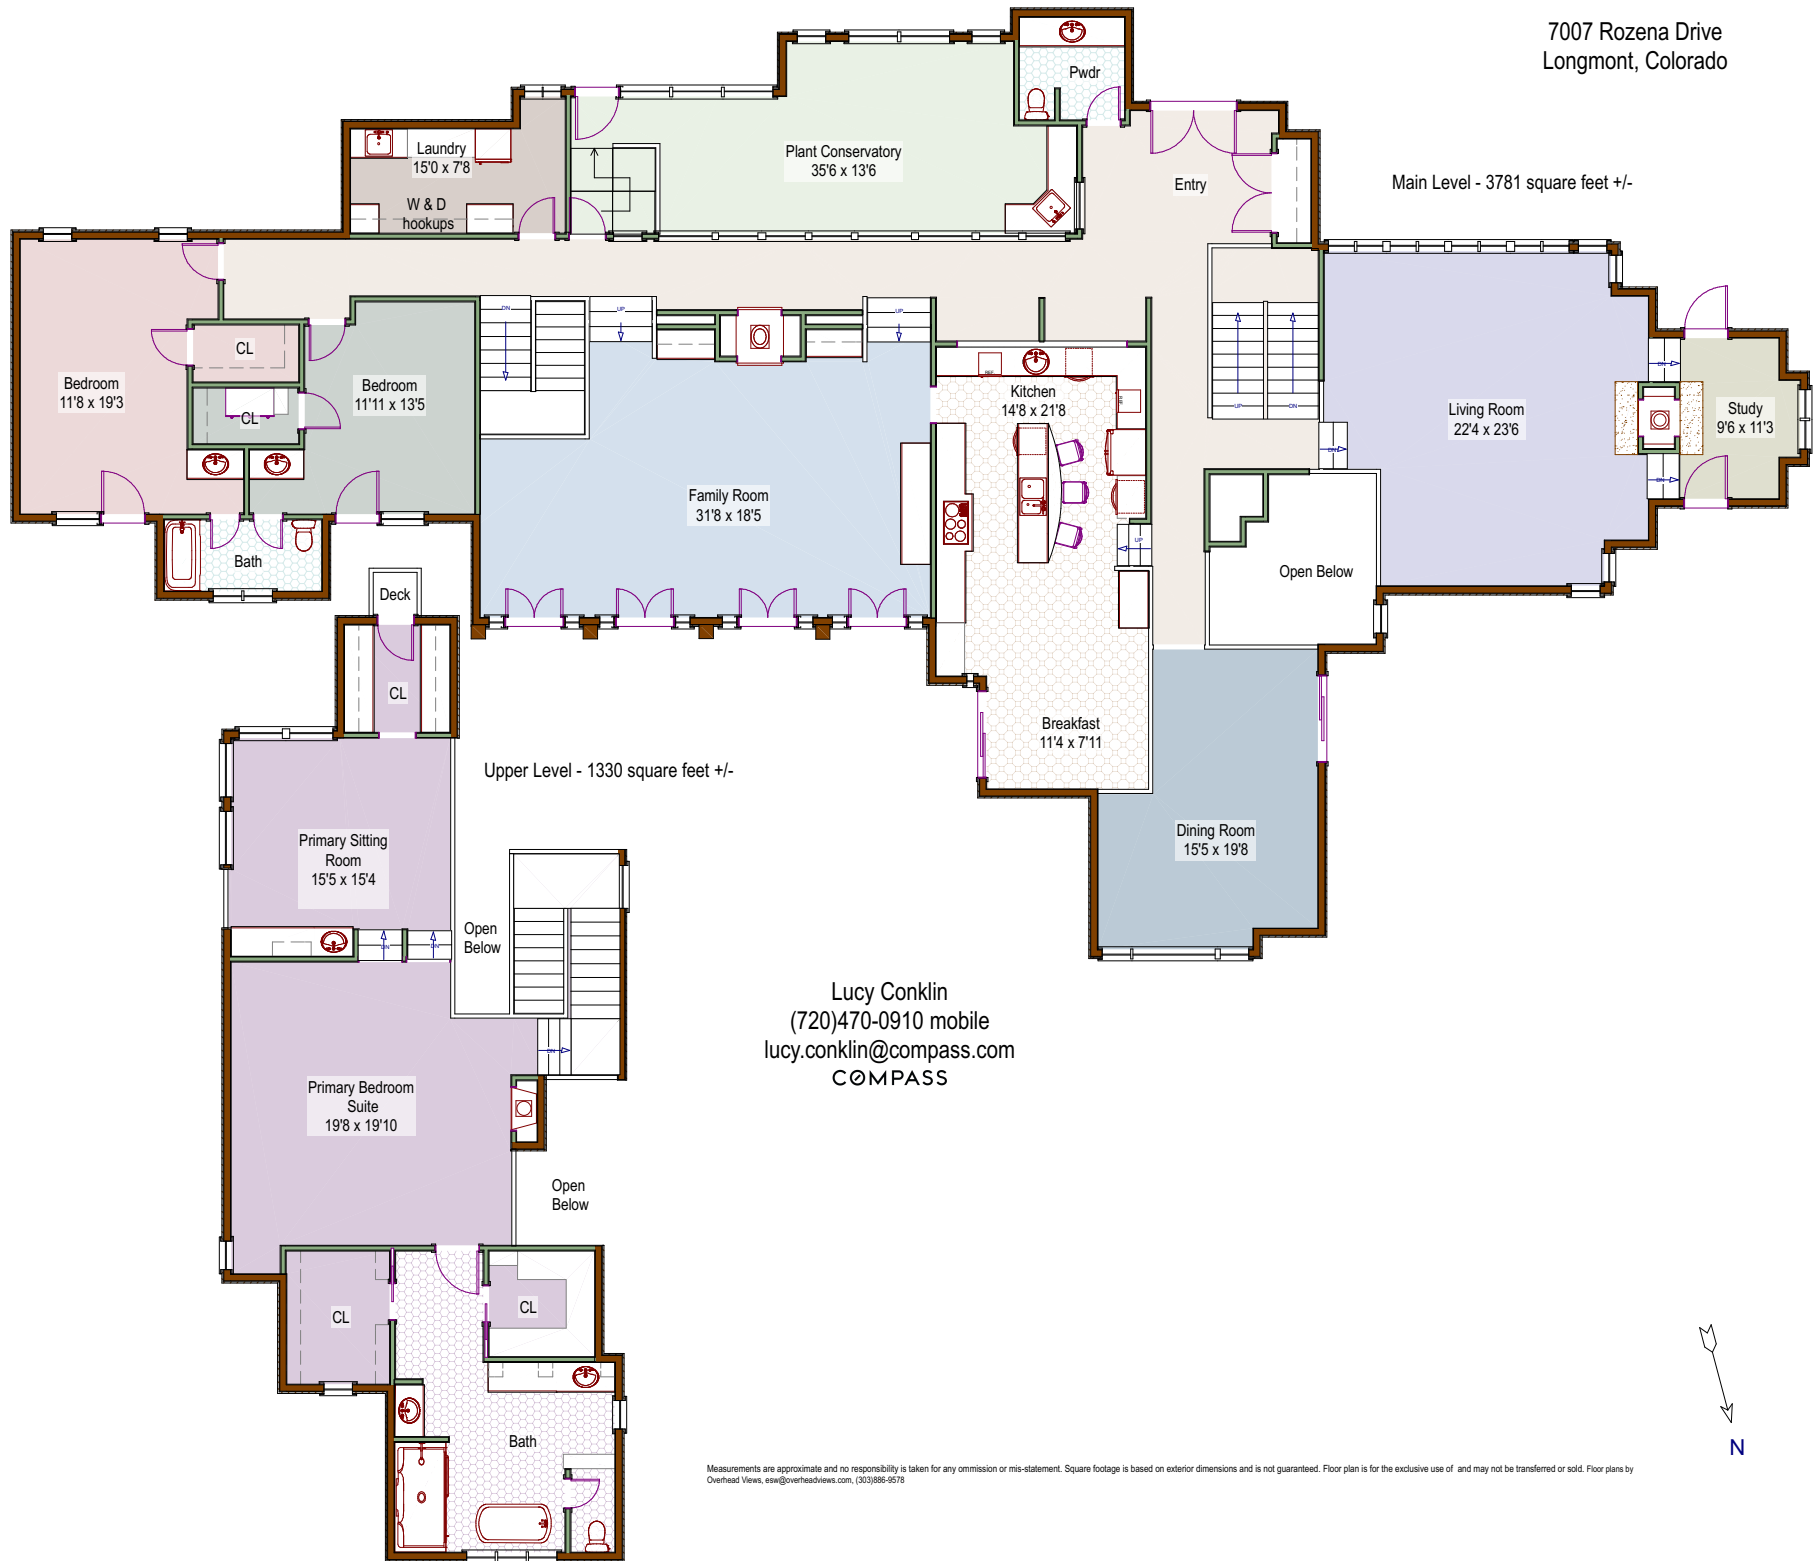

7007 Rozena Drive
Longmont, Colorado

Lucy Conklin
(720)470-0910 mobile
lucy.conklin@compass.com
COMPASS