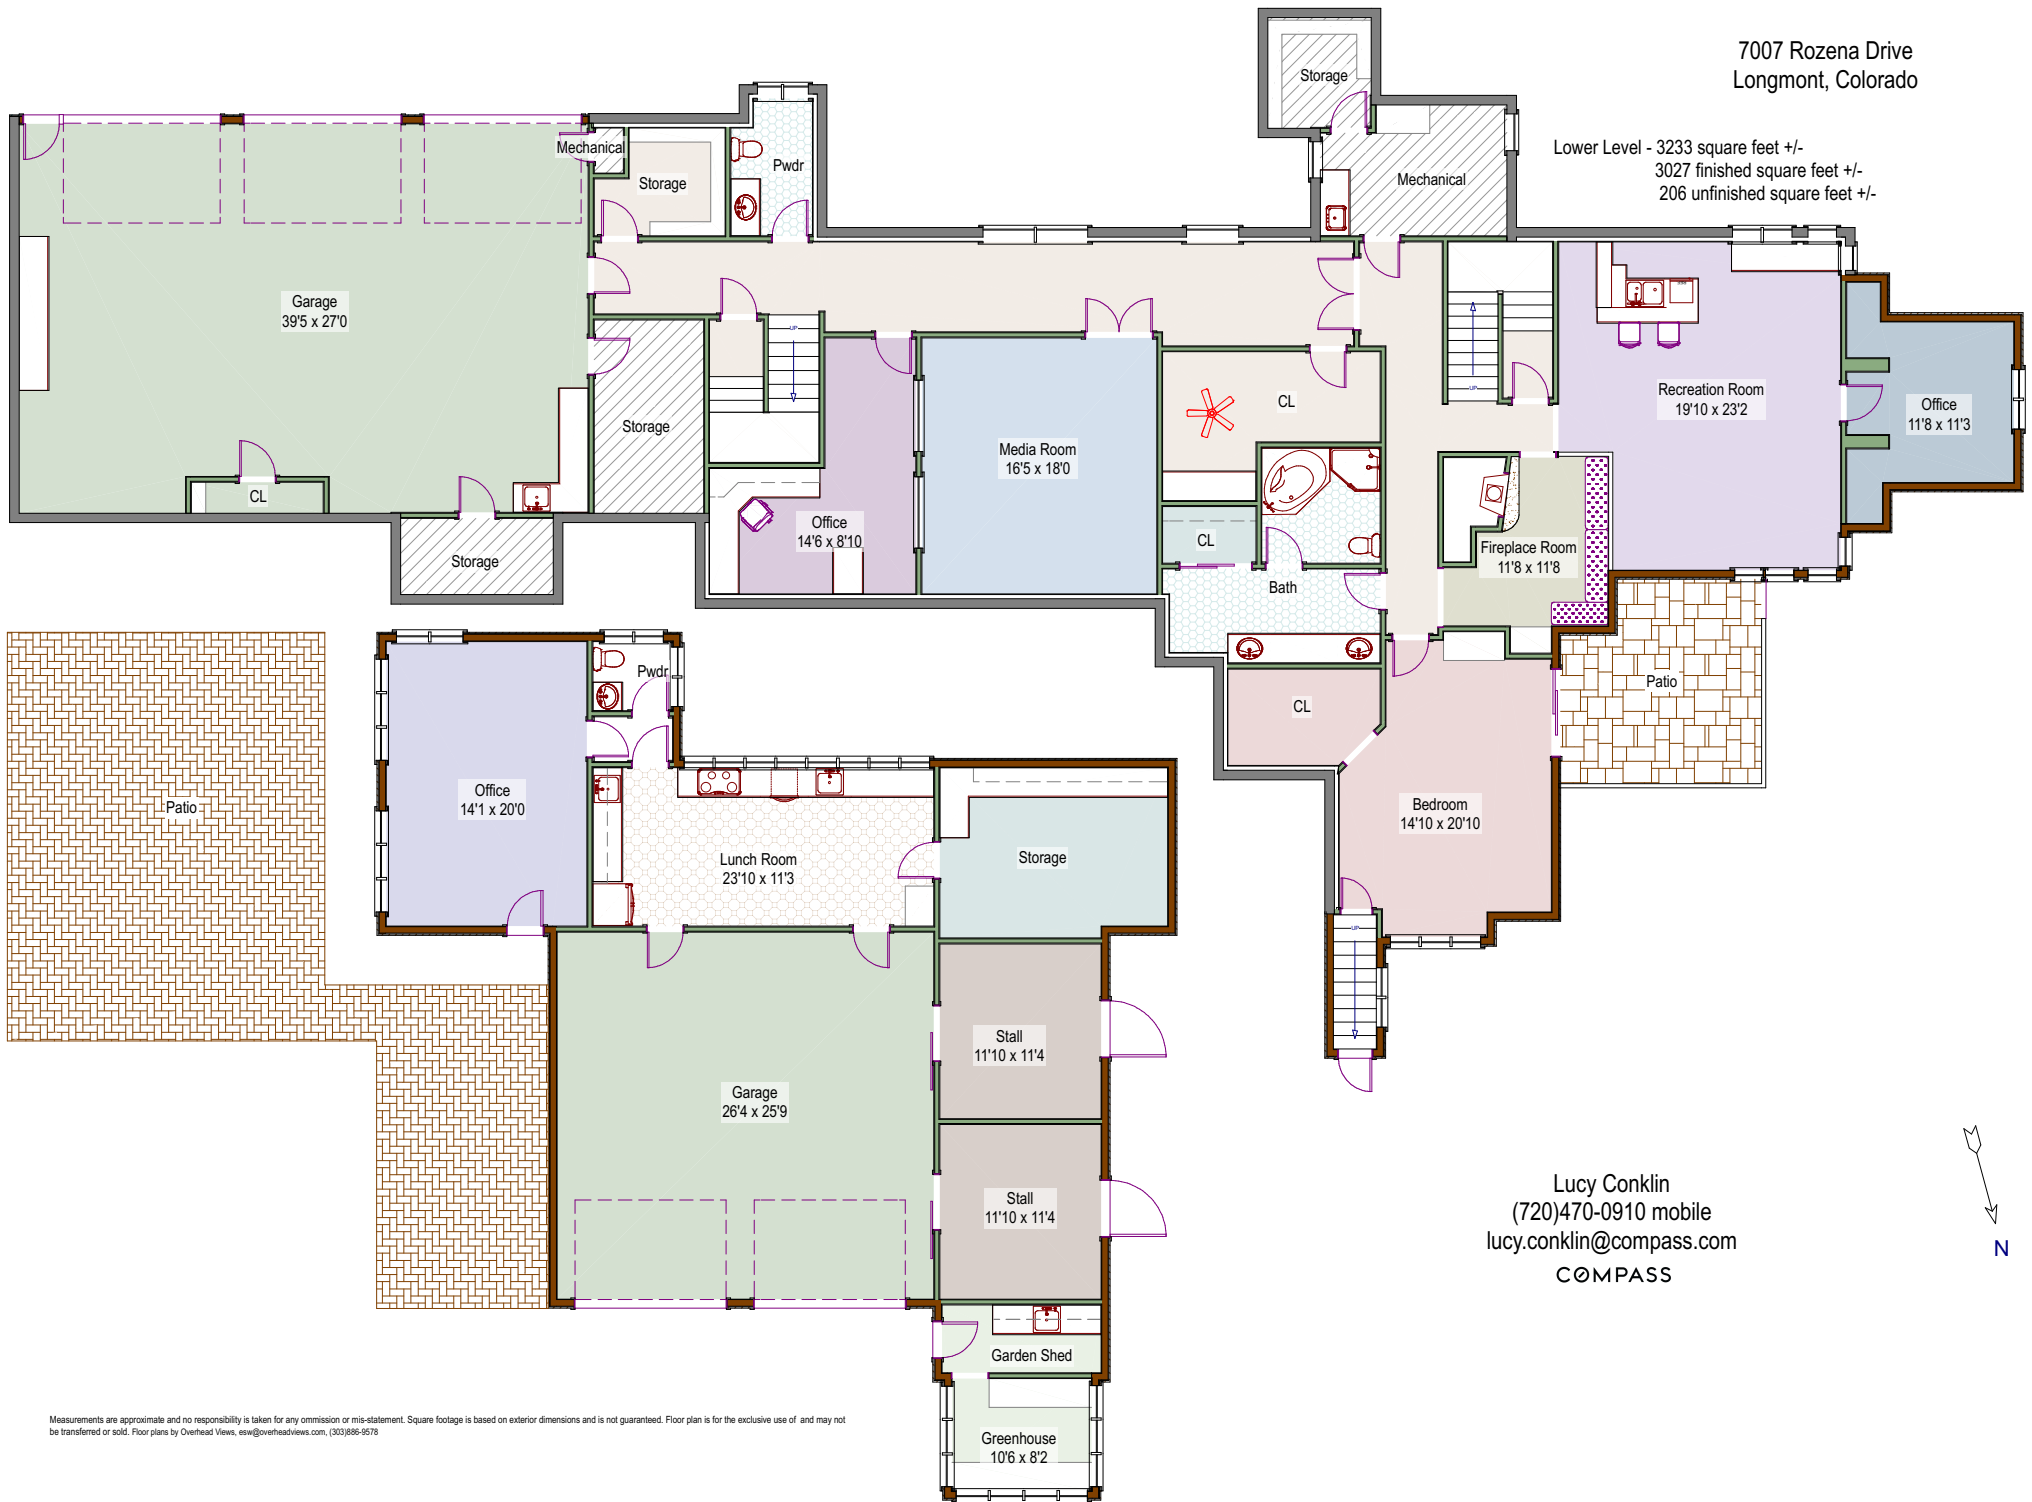

7007 Rozena Drive
Longmont, Colorado

Lower Level - 3233 square feet +/-
3027 finished square feet +/-
206 unfinished square feet +/-

Lucy Conklin
(720)470-0910 mobile
lucy.conklin@compass.com
COMPASS